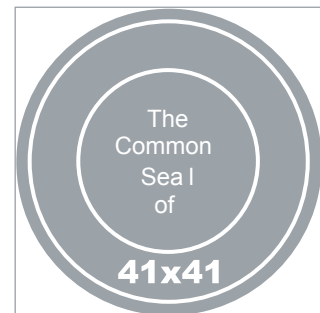

# PSI range

black blue red

Please ADD \$3.00 per stamp for the following colours:

purple	yellow	Flouro Pink
cyan	burgundy	Flouro Orange
green	brown	Flouro Red

You can buy an ink tube to refill yourself > cost \$47.30 pe tube  
Size stated in white is in mmxmm. Prices include basic typesetting only.  
Stamp to include logo - incurs extra \$15 artwork fee.

**36x79 \$65**

**27x73 \$61**

**\$65**

**22x64 \$43**

**19X19 \$39**

**18x54 \$39**

**14x44 \$39**