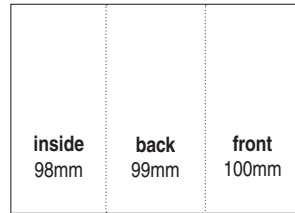

brochure folds

3 fold  eg: A4 ► DL

roll fold

'Z' fold

4 fold  eg: A4 ► DL

concertina

roll

double parallel

gate

portrait, landscape or slimline

single fold  eg: A3 ► A4

 eg: A4 ► A5

double fold

double tri fold

multiple folds  eg: A3 ► A5

 eg: A3 ► DL