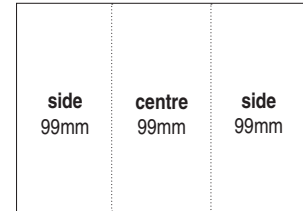

brochure folds

3 fold  eg: A4 ► DL

roll fold

'Z' fold

4 fold  eg: A4 ► DL

concertina

roll

double parallel

gate

portrait, landscape or slimline

single fold  eg: A3 ► A4

 eg: A4 ► A5

double fold

double tri fold

multiple folds  eg: A3 ► A5

 eg: A3 ► DL